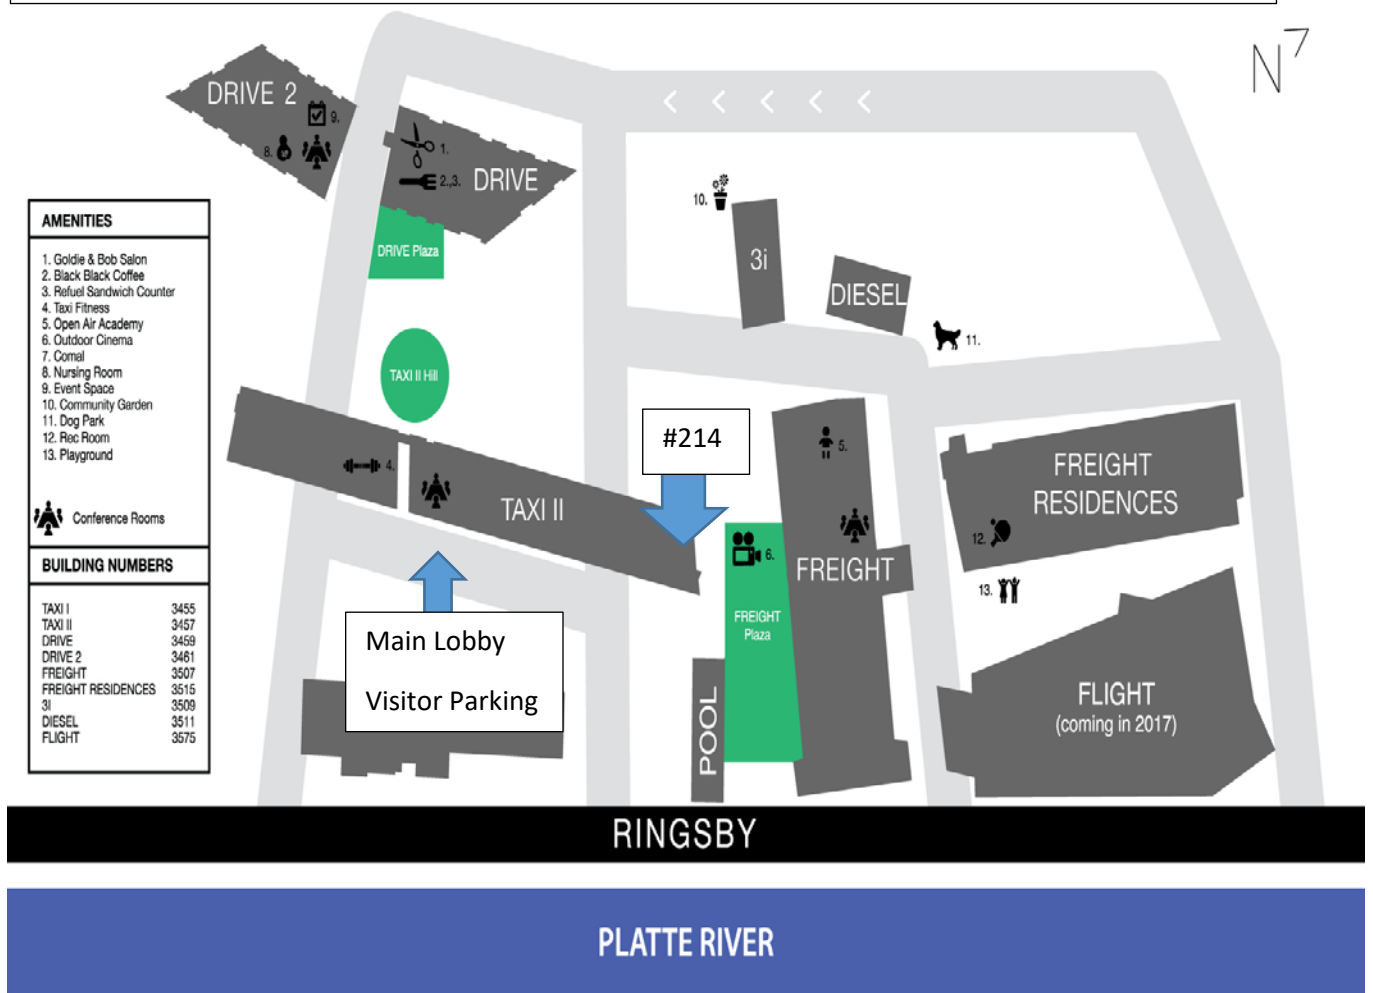

Strategic Capital Advisers is on the 2nd floor. The side doors will be locked. If you are close to a side door call us so we can come let you in. Otherwise go through Main Lobby.

Strategic Capital Advisers is on the 2nd floor. The side doors will be locked. If you are close to a side door call us so we can come let you in. Otherwise go through Main Lobby.